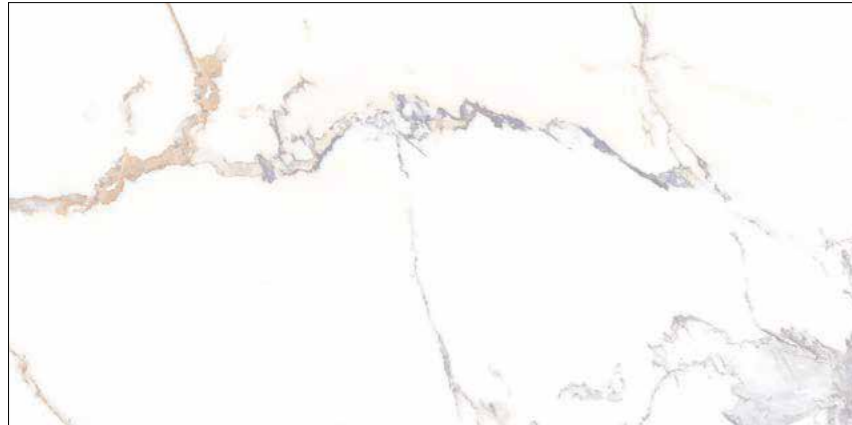

Roca

Polaris

Polaris

Inspiration is brought from the Italian north region, where Calacata Gold is originated from. A natural marble whose elegance is emphasized by its particular veining and the subtle combination of light grey and golden tones.

Glazed Porcelain

◇ ≡ 12"x24"

Polaris White 12"x24"

Polaris

Glazed Porcelain

8.5-10.8 mm |  | **12"x24"**
30x60 cm

White

12"x24"
UPOLARI16BV